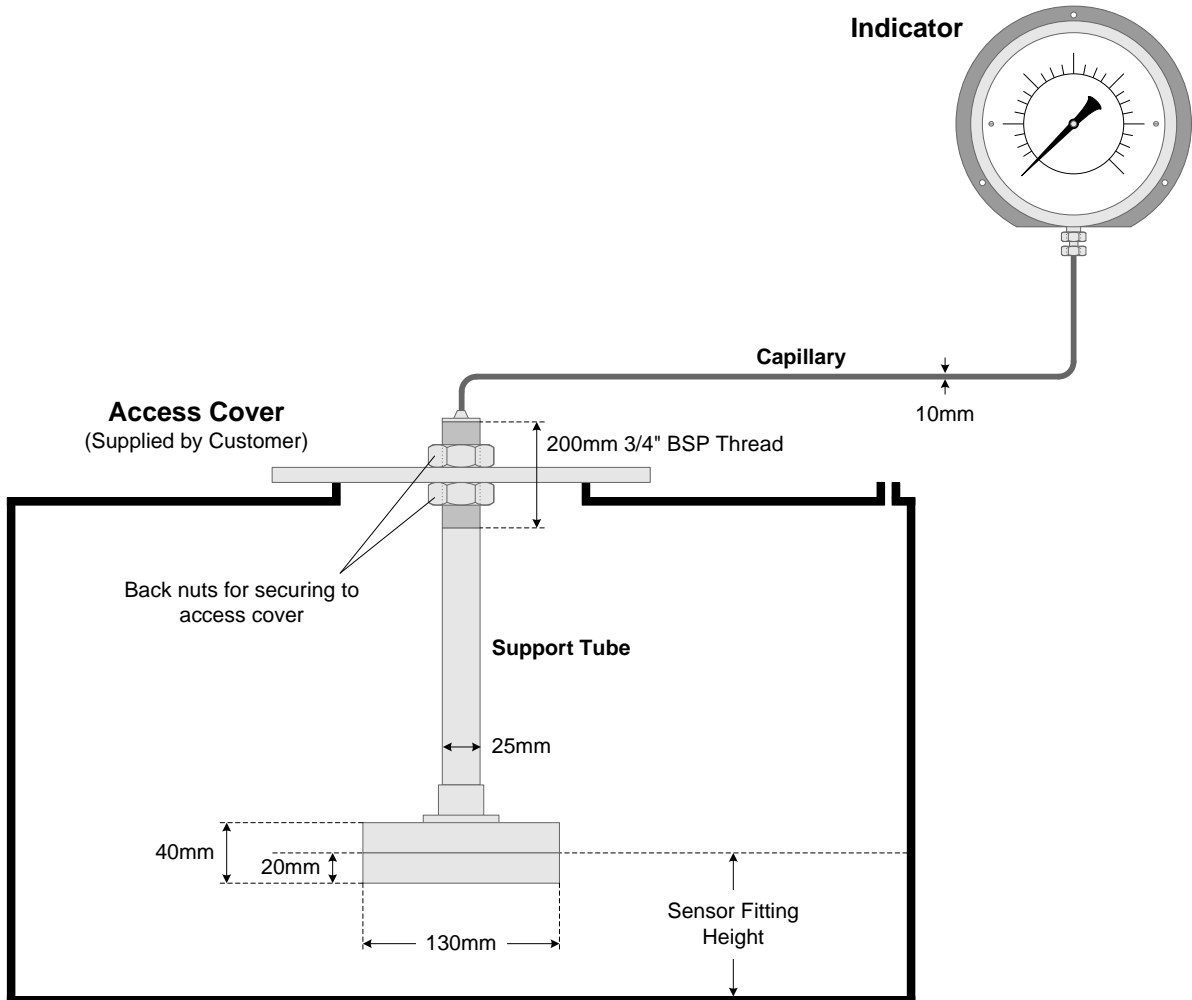

Series 600

Tank Contents Gauges

Schematics

Contents

Section	Content	Page
1	Model 600ES	3
2	Model 600IM	4
3	Model 600IS	5
4	Model 600IST	6
5	Model 600SM	7
6	Model 600ST	8
7	Bulkhead Penetration Fitting	9
8	Indicators - Flush Panel Mounted (100mm, 160mm)	10
9	Indicators - Wall Mounted (100mm, 160mm)	11

Model 600ES

Model 600IM

Model 600IS

Model 600IST

Model 600SM

Model 600ST

Bulkhead Penetration Fitting

Flush Panel Mounted Indicators

100mm

Case Material - Stainless Steel

Length of scale on Indicator = 270°

160mm

Case Material - Stainless Steel

Length of scale on Indicator = 270°

Wall Mounted Indicators

100mm

160mm