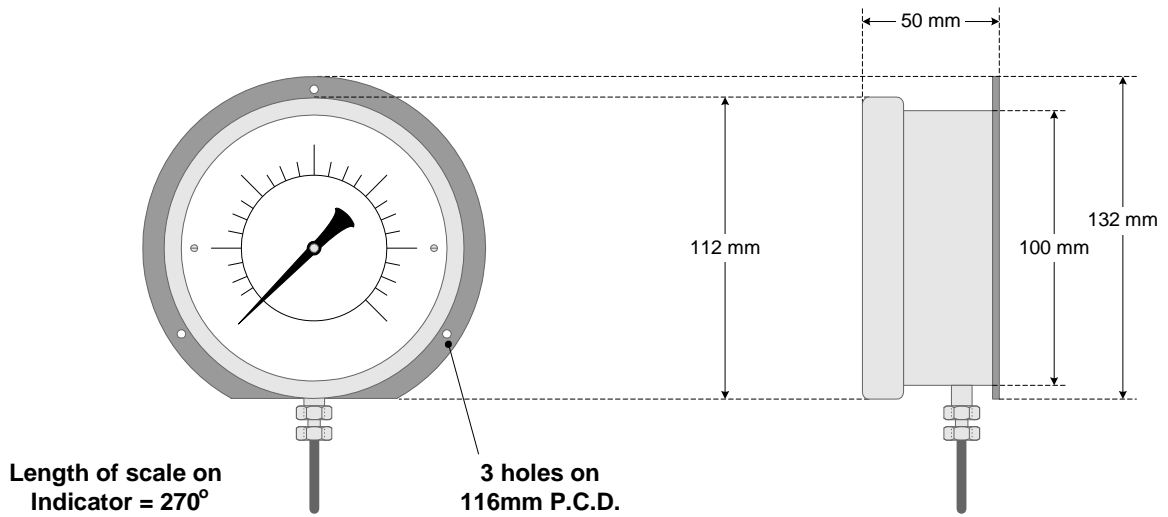

Series 600

Tank Contents Gauges

Schematics

Contents

Section	Content	Page
1	Model 600ES	3
2	Model 600IM	4
3	Model 600IS	5
4	Model 600IST	6
5	Model 600SM	7
6	Model 600ST	8
7	Bulkhead Penetration Fitting	9
8	Indicators - Flush Panel Mounted (100mm, 160mm)	10
9	Indicators - Wall Mounted (100mm, 160mm)	11

Model 600ES

Model 600IM

Model 600IS

Model 600IST

Model 600SM

Model 600ST

Bulkhead Penetration Fitting

Flush Panel Mounted Indicators

100mm

Case Material - Stainless Steel

Length of scale on Indicator = 270°

160mm

Case Material - Stainless Steel

Length of scale on Indicator = 270°

Wall Mounted Indicators

100mm

160mm