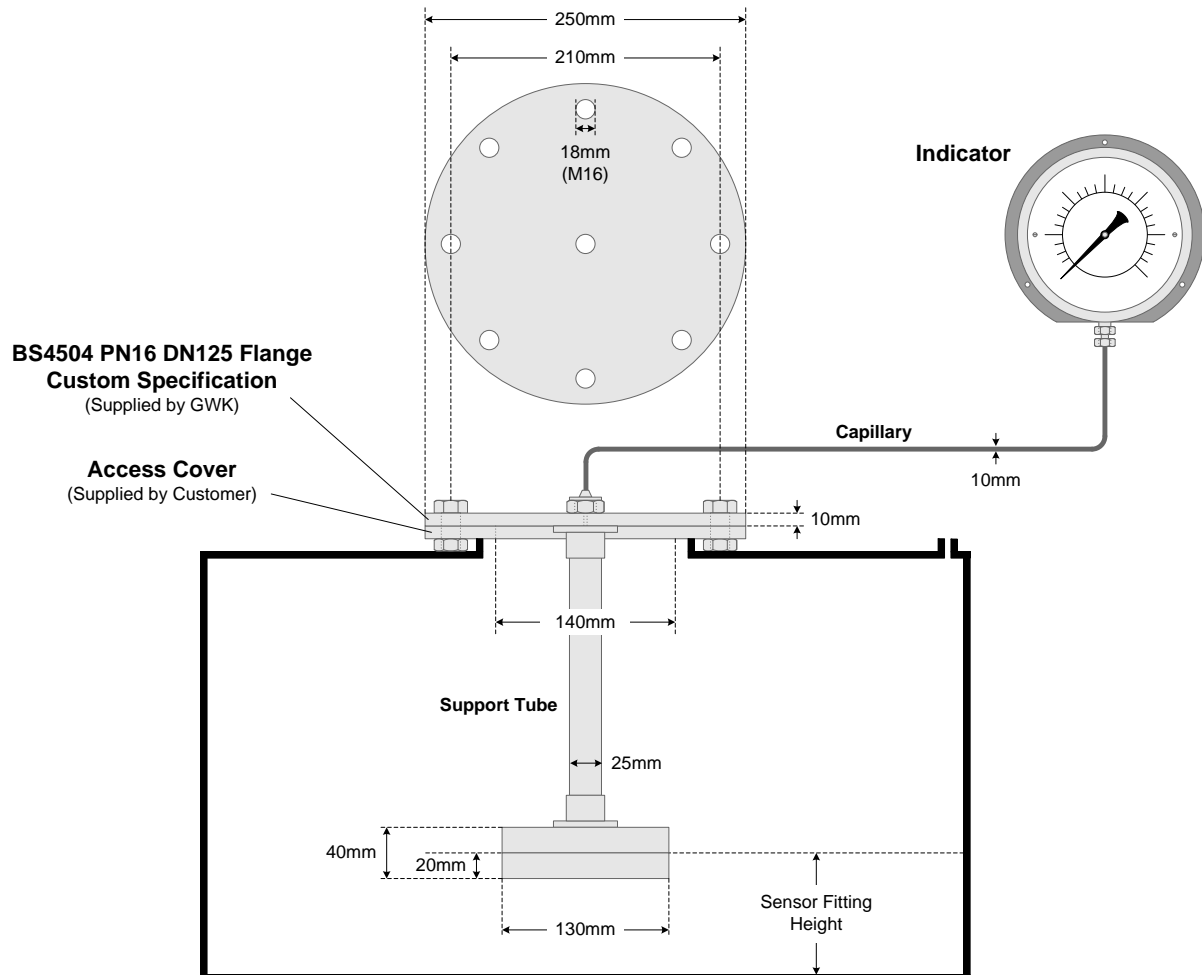

Series 600

Tank Contents Gauges

Schematics

Contents

Section	Content	Page
1	Model 600ES	3
2	Model 600IM	4
3	Model 600IS	5
4	Model 600IST	6
5	Model 600SM	7
6	Model 600ST	8
7	Bulkhead Penetration Fitting	9
8	Indicators - Flush Panel Mounted (100mm, 160mm)	10
9	Indicators - Wall Mounted (100mm, 160mm)	11

Model 600ES

Model 600IM

Model 600IS

Model 600IST

Model 600SM

Model 600ST

Bulkhead Penetration Fitting

Flush Panel Mounted Indicators

100mm

Case Material - Stainless Steel

Length of scale on Indicator = 270°

160mm

Case Material - Stainless Steel

Length of scale on Indicator = 270°

Wall Mounted Indicators

100mm

160mm