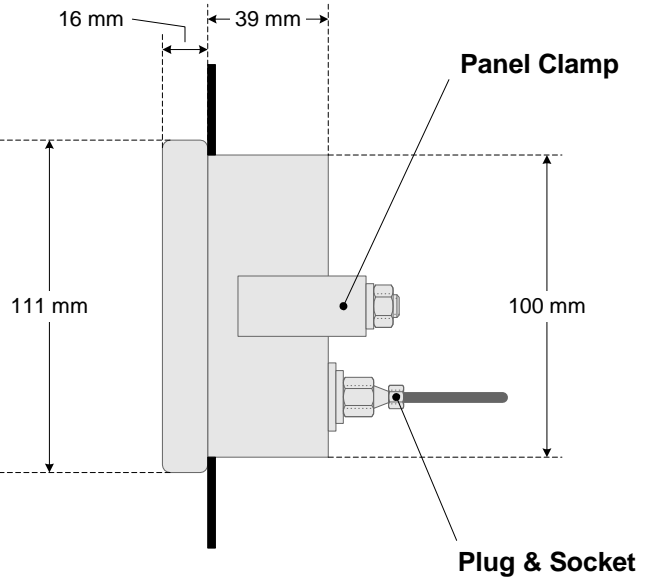

Series 600

Tank Contents Gauges

Schematics

Contents

Section	Content	Page
1	Model 600ES	3
2	Model 600IM	4
3	Model 600IS	5
4	Model 600IST	6
5	Model 600SM	7
6	Model 600ST	8
7	Bulkhead Penetration Fitting	9
8	Indicators - Flush Panel Mounted (100mm, 160mm)	10
9	Indicators - Wall Mounted (100mm, 160mm)	11

Model 600ES

Model 600IM

Model 600IS

Model 600IST

Model 600SM

Model 600ST

Bulkhead Penetration Fitting

Flush Panel Mounted Indicators

100mm

Case Material - Stainless Steel

Length of scale on Indicator = 270°

160mm

Case Material - Stainless Steel

Length of scale on Indicator = 270°

Wall Mounted Indicators

100mm

160mm