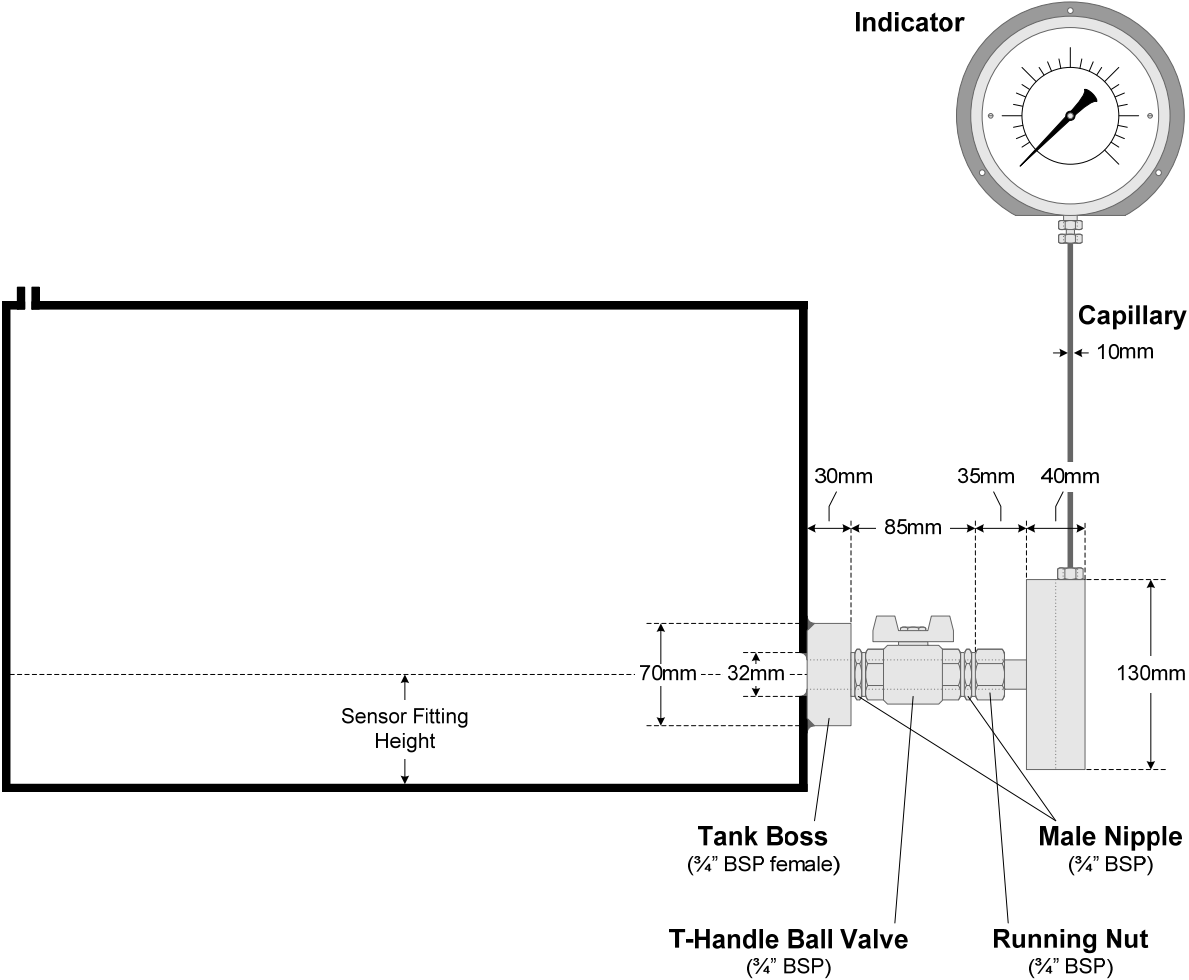

Series 600

Tank Contents Gauges

Schematics

Contents

Section	Content	Page
1	Model 600ES	3
2	Model 600IM	4
3	Model 600IS	5
4	Model 600IST	6
5	Model 600SM	7
6	Model 600ST	8
7	Bulkhead Penetration Fitting	9
8	Indicators - Flush Panel Mounted (100mm, 160mm)	10
9	Indicators - Wall Mounted (100mm, 160mm)	11

Model 600ES

Model 600IM

Model 600IS

Model 600IST

Model 600SM

Model 600ST

Bulkhead Penetration Fitting

Flush Panel Mounted Indicators

100mm

Case Material - Stainless Steel

Length of scale on Indicator = 270°

160mm

Case Material - Stainless Steel

Length of scale on Indicator = 270°

Wall Mounted Indicators

100mm

160mm