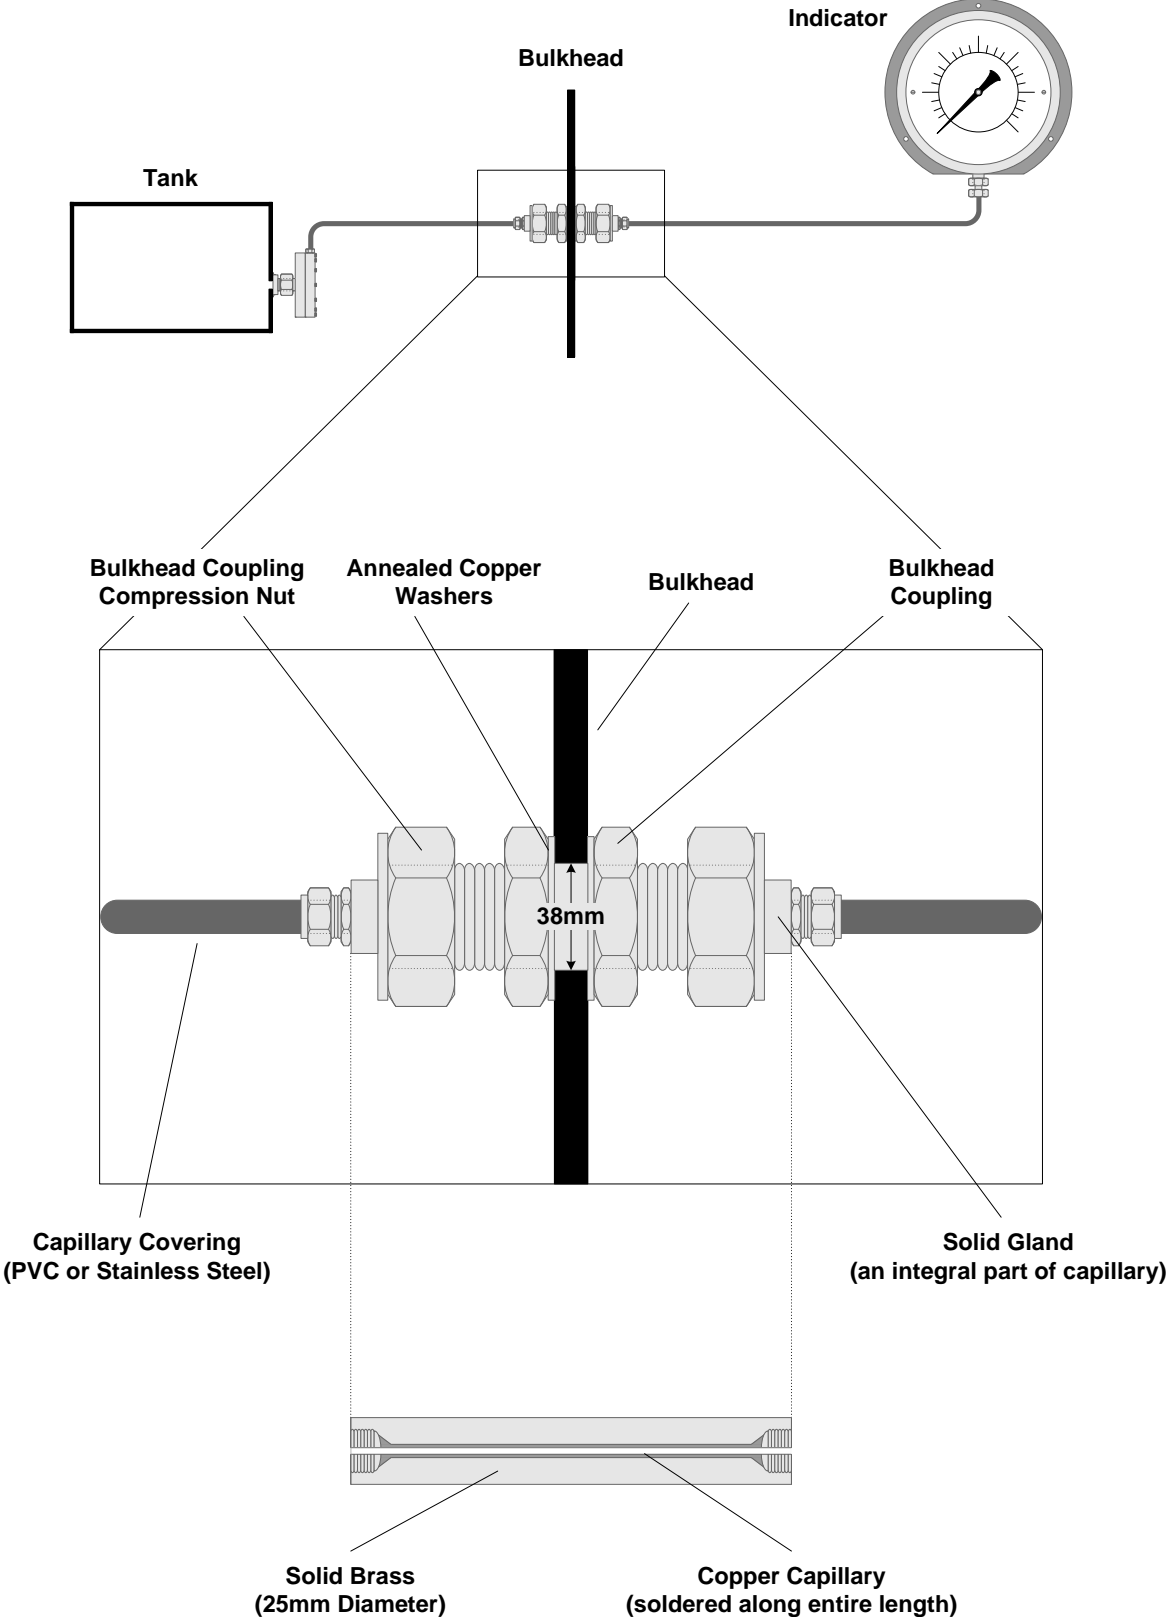

Series 600

Tank Contents Gauges

Schematics

Contents

Section	Content	Page
1	Model 600ES	3
2	Model 600IM	4
3	Model 600IS	5
4	Model 600IST	6
5	Model 600SM	7
6	Model 600ST	8
7	Bulkhead Penetration Fitting	9
8	Indicators - Flush Panel Mounted (100mm, 160mm)	10
9	Indicators - Wall Mounted (100mm, 160mm)	11

Model 600ES

Model 600IM

Model 600IS

Model 600IST

Model 600SM

Model 600ST

Bulkhead Penetration Fitting

Flush Panel Mounted Indicators

100mm

Case Material - Stainless Steel

Length of scale on Indicator = 270°

160mm

Case Material - Stainless Steel

Length of scale on Indicator = 270°

Wall Mounted Indicators

100mm