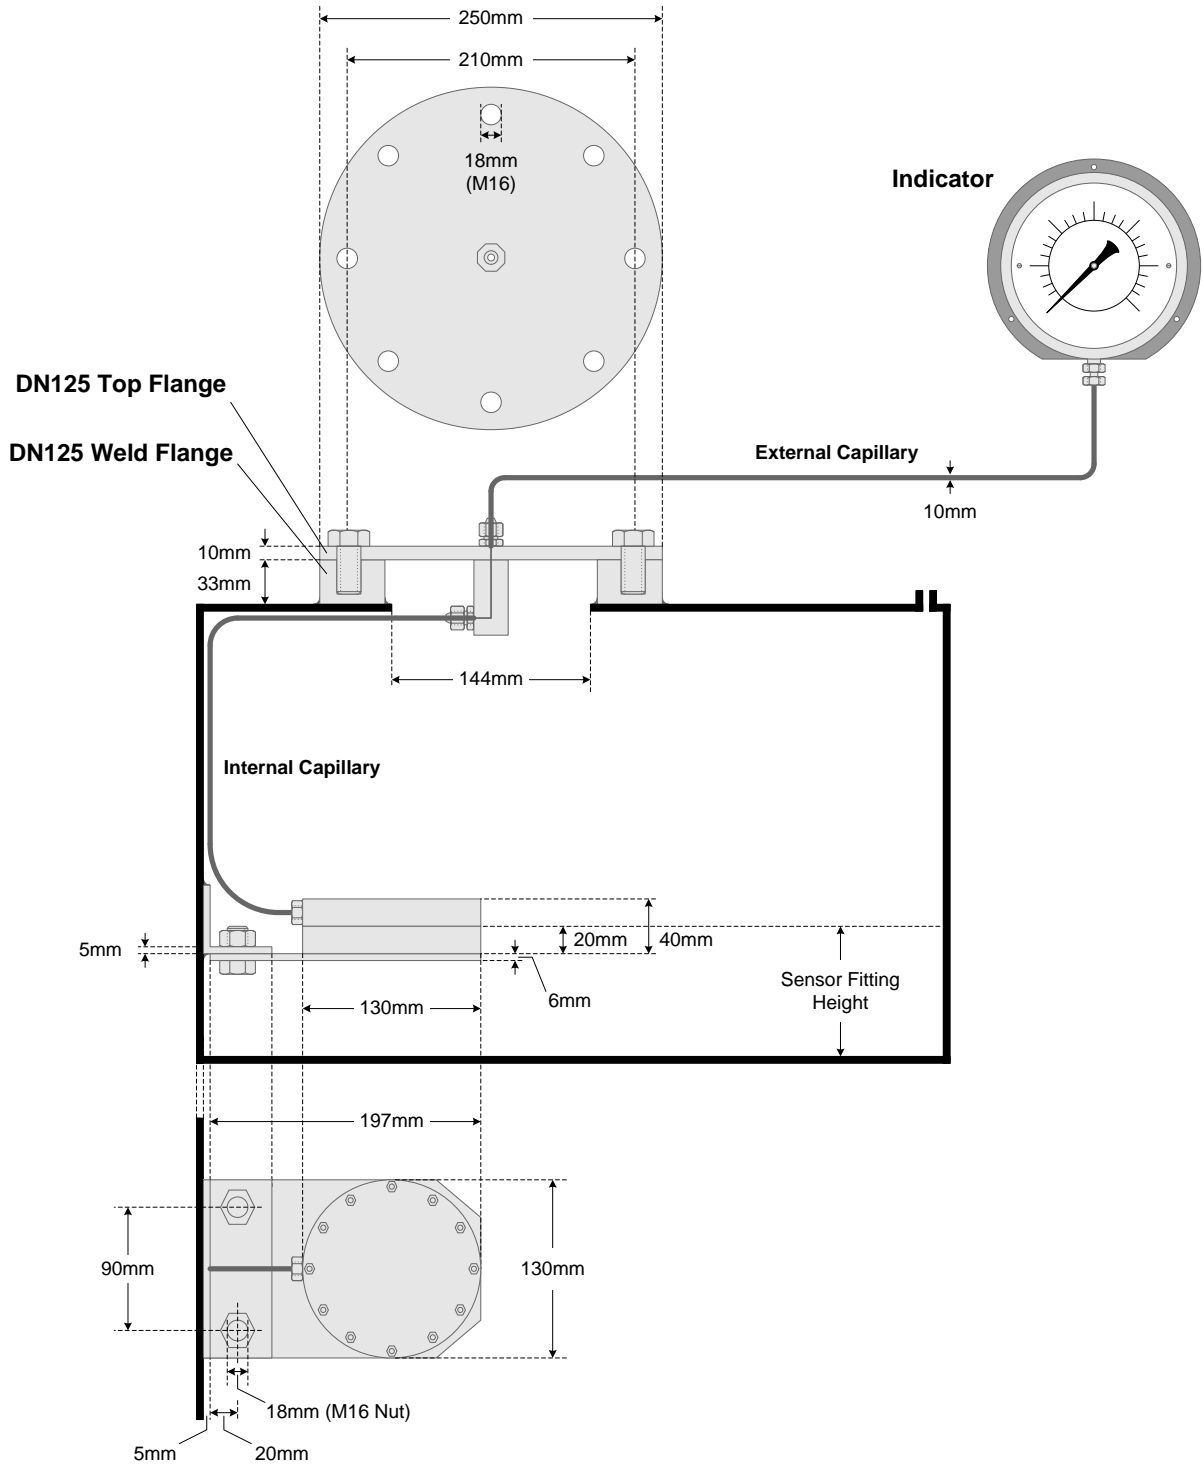

Series 600

Tank Contents Gauges

Schematics

Contents

Section	Content	Page
1	Model 600ES	3
2	Model 600IM	4
3	Model 600IS	5
4	Model 600IST	6
5	Model 600SM	7
6	Model 600ST	8
7	Bulkhead Penetration Fitting	9
8	Indicators - Flush Panel Mounted (100mm, 160mm)	10
9	Indicators - Wall Mounted (100mm, 160mm)	11

Model 600ES

Model 600IM

Model 600IS

Model 600IST

Model 600SM

Model 600ST

Bulkhead Penetration Fitting

Flush Panel Mounted Indicators

100mm

Case Material - Stainless Steel

Length of scale on Indicator = 270°

160mm

Case Material - Stainless Steel

Length of scale on Indicator = 270°

Wall Mounted Indicators

100mm

160mm