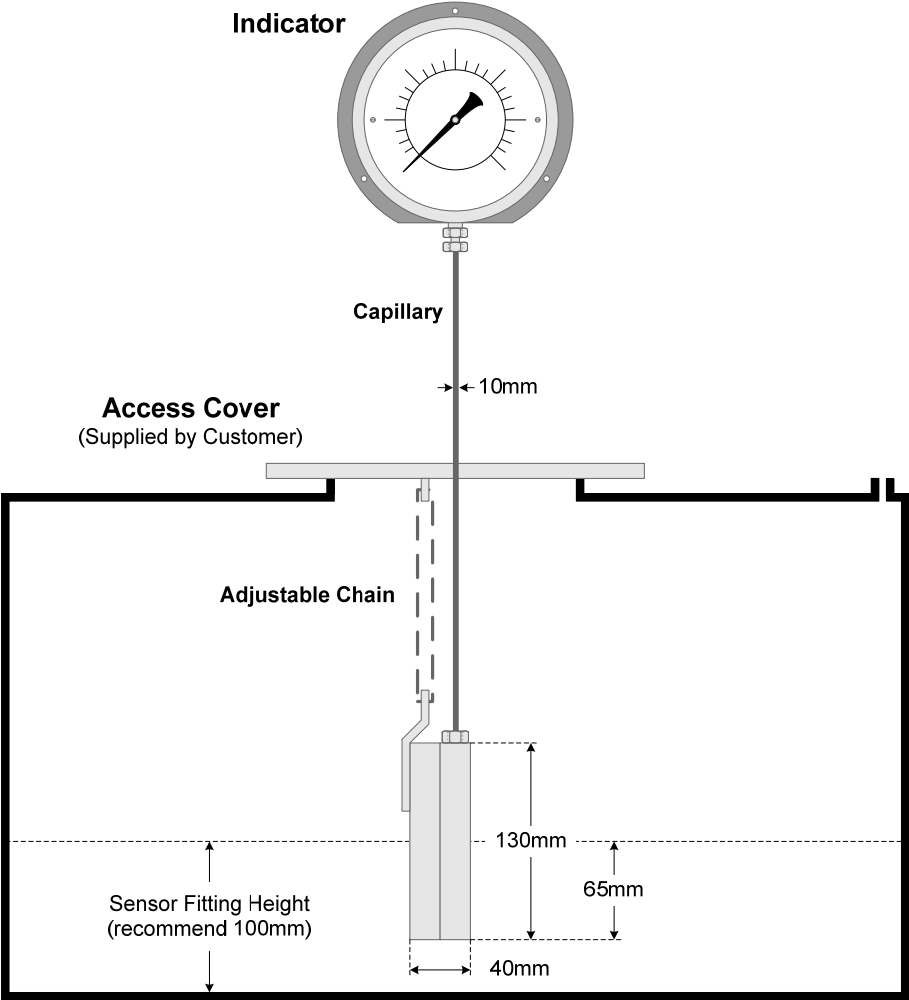

Series 600

Tank Contents Gauges

Schematics

Contents

Section	Content	Page
1	Model 600ES	3
2	Model 600IM	4
3	Model 600IS	5
4	Model 600IST	6
5	Model 600SM	7
6	Model 600ST	8
7	Bulkhead Penetration Fitting	9
8	Indicators - Flush Panel Mounted (100mm, 160mm)	10
9	Indicators - Wall Mounted (100mm, 160mm)	11

Model 600ES

Model 600IM

Model 600IS

Model 600IST

Model 600SM

Model 600ST

Bulkhead Penetration Fitting

Flush Panel Mounted Indicators

100mm

Case Material - Stainless Steel

Length of scale on Indicator = 270°

160mm

Case Material - Stainless Steel

Length of scale on Indicator = 270°

Wall Mounted Indicators

100mm

160mm