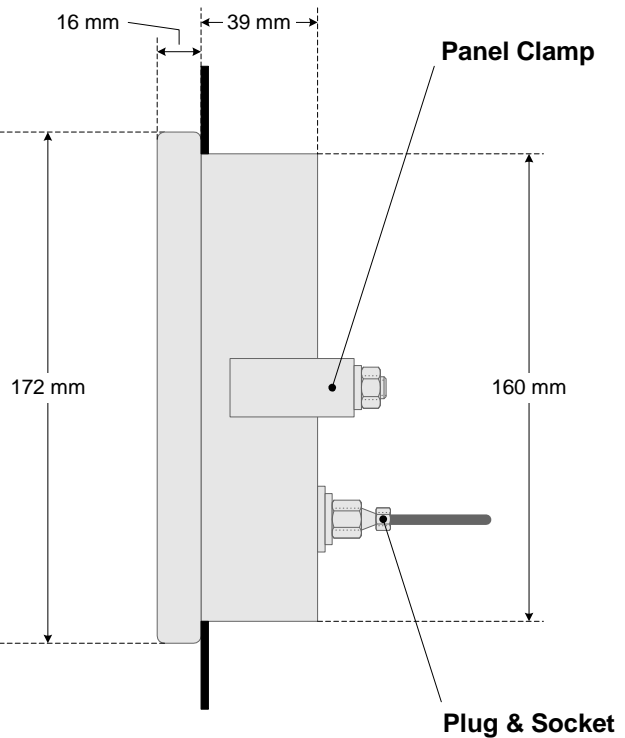

Series 600

Tank Contents Gauges

Schematics

Contents

Section	Content	Page
1	Model 600ES	3
2	Model 600IM	4
3	Model 600IS	5
4	Model 600IST	6
5	Model 600SM	7
6	Model 600ST	8
7	Bulkhead Penetration Fitting	9
8	Indicators - Flush Panel Mounted (100mm, 160mm)	10
9	Indicators - Wall Mounted (100mm, 160mm)	11

100mm

Case Material - Stainless Steel

Length of scale on Indicator = 270°

160mm

Case Material - Stainless Steel

Length of scale on Indicator = 270°

Wall Mounted Indicators

100mm

160mm