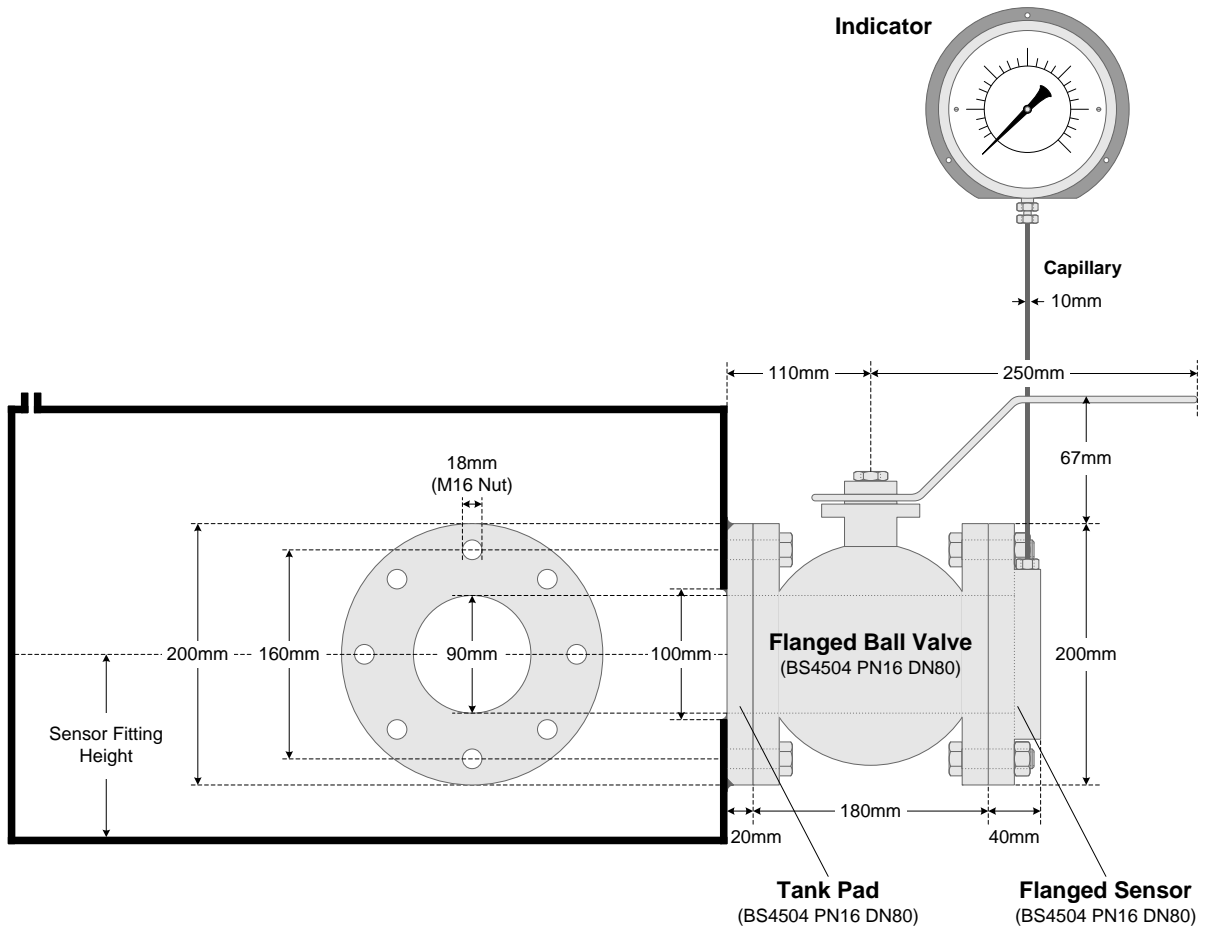

Series 600

Tank Contents Gauges

Schematics

Contents

Section	Content	Page
1	Model 600ES	3
2	Model 600IM	4
3	Model 600IS	5
4	Model 600IST	6
5	Model 600SM	7
6	Model 600ST	8
7	Bulkhead Penetration Fitting	9
8	Indicators - Flush Panel Mounted (100mm, 160mm)	10
9	Indicators - Wall Mounted (100mm, 160mm)	11

Model 600ES

Model 600IM

Model 600IS

Model 600IST

Model 600SM

Model 600ST

Bulkhead Penetration Fitting

Flush Panel Mounted Indicators

100mm

Case Material - Stainless Steel

Length of scale on Indicator = 270°

160mm

Case Material - Stainless Steel

Length of scale on Indicator = 270°

Wall Mounted Indicators

100mm

160mm